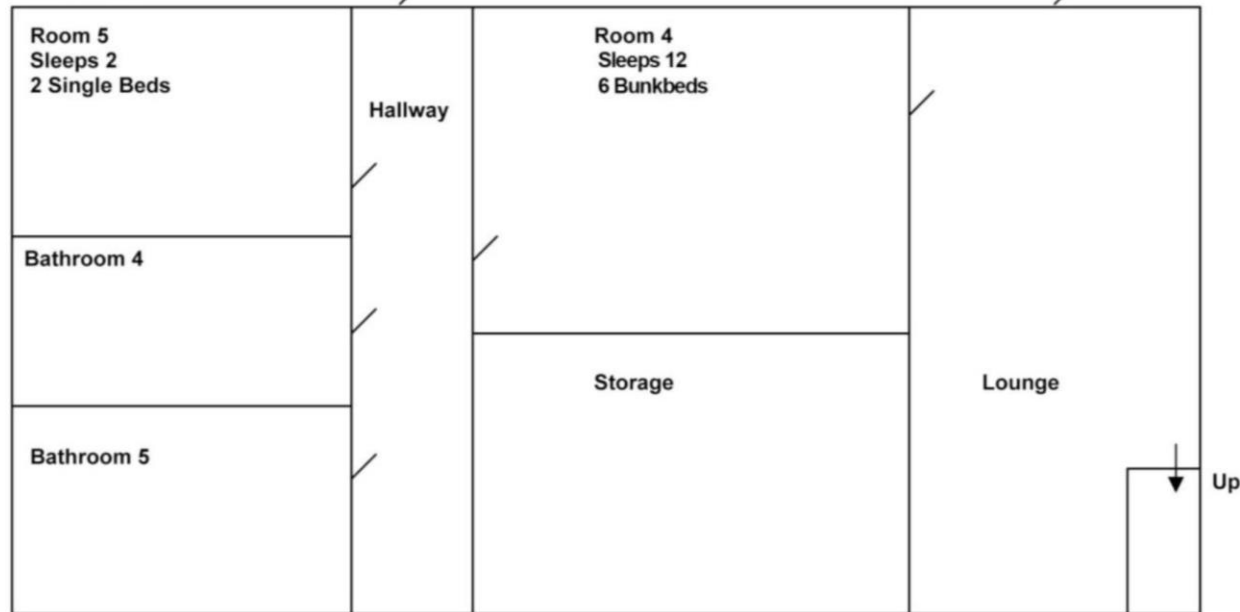

BERKSHIRE OUTDOOR CENTER

CHIMNEY CORNERS CAMP – WELLSRING LODGE
FLOOR PLAN AND MAP

Capacity - 45

Upper Level

Room 1, Bathroom 1 - Marina Bogdanova
Room 2, Bathroom 2 - Ksusha Podvyaznaya
Room 3, Bathroom 3 - Za & Ne

BERKSHIRE OUTDOOR CENTER
CHIMNEY CORNERS CAMP – WELLSRING LODGE
FLOOR PLAN AND MAP

Capacity - 45

Lower Level

Room 4, Bathroom 4 – The Boys Room:

- Tim Tsarinnik
- Misha Atkin
- Simon Averbukh
- Daniel Dayn
- Mikhail Belyakov
- Anthony Sardak
- Daniel Sardak

Room 5, Bathroom 5 – Julia Komarovskaya Family