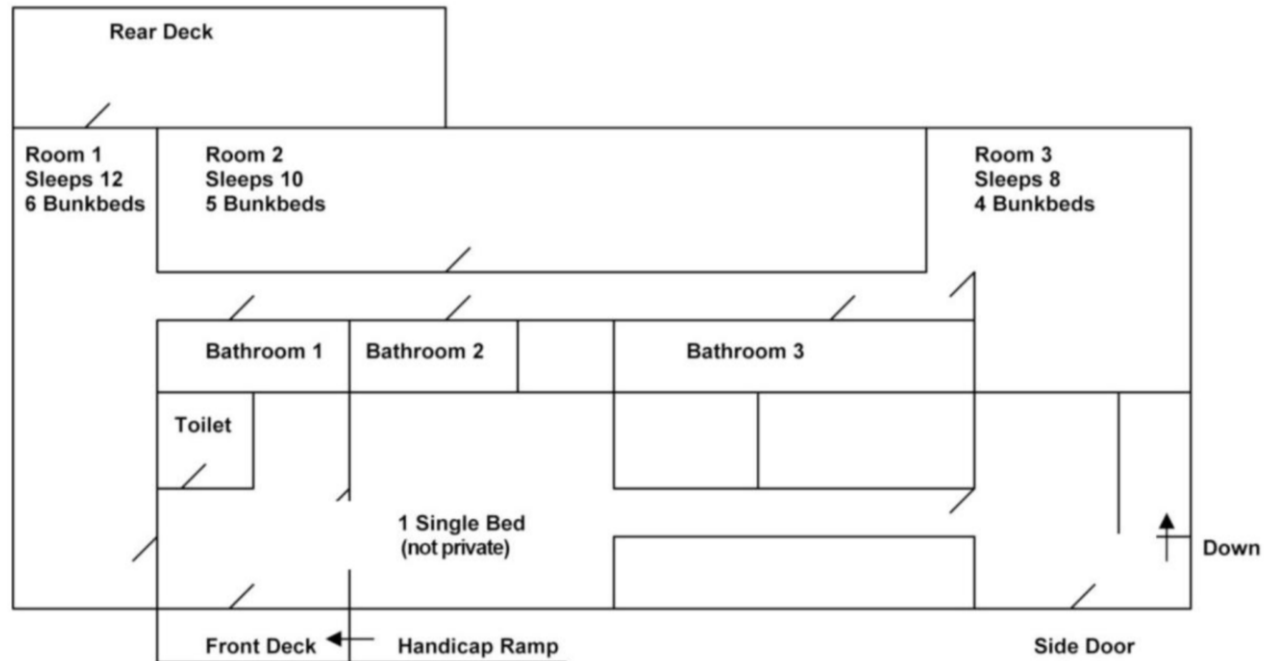

BERKSHIRE OUTDOOR CENTER

CHIMNEY CORNERS CAMP – WELLSRING LODGE
FLOOR PLAN AND MAP

Capacity - 45

Upper Level

Room 1, Bathroom 1 - Marina Bogdanova
Room 2, Bathroom 2 - Ksusha Podvyaznaya
Room 3, Bathroom 3 - Za & Ne

BERKSHIRE OUTDOOR CENTER
CHIMNEY CORNERS CAMP – WELLSRING LODGE
FLOOR PLAN AND MAP

Capacity - 45

Lower Level

Room 4, Bathroom 4 – The Boys Room:

- Tim Tsarinnik
- Misha Atkin
- Simon Averbukh
- Daniel Dayn
- Mikhail Belyakov
- Anthony Sardak
- Daniel Sardak

Room 5, Bathroom 5 – Julia Komarovskaya Family