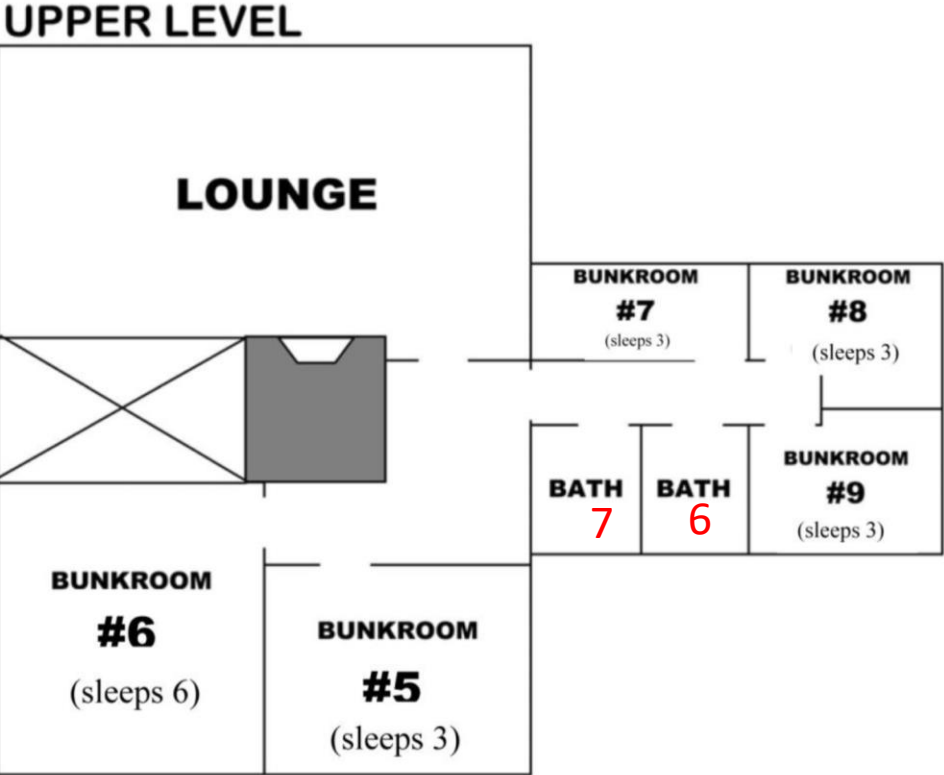

BERKSHIRE OUTDOOR CENTER

CHIMNEY CORNERS CAMP – INA GIBSON LODGE
FLOOR PLAN AND MAP

Capacity - 46

LOWER LEVEL

- Room 1, Bathroom 1 – Sasha Grebenyuk Family
- Room 2, Bathroom 1 – Katya Taradai Family
- Room 3, Bathroom 2 – Slava Sardak Family
- Room 4, Bathroom 2 – Tatiana Melnik Family

- Room 10, Bathroom 4 – Tetyana Portyankina Family
- Room 11, Bathroom 4 – Victoria Dubrovsky Family

Overflow Room, Bathroom 3 – Julia Atkin Family

BERKSHIRE OUTDOOR CENTER

CHIMNEY CORNERS CAMP – INA GIBSON LODGE
FLOOR PLAN AND MAP

Capacity - 46

Room 5, Bathroom 7 – Vlad Gotlib Family
Room 6, Bathroom 7 – Margarita Fursov Family

Room 7, 8, 9 & Bathroom 6 – Epstein-Kaplan Family