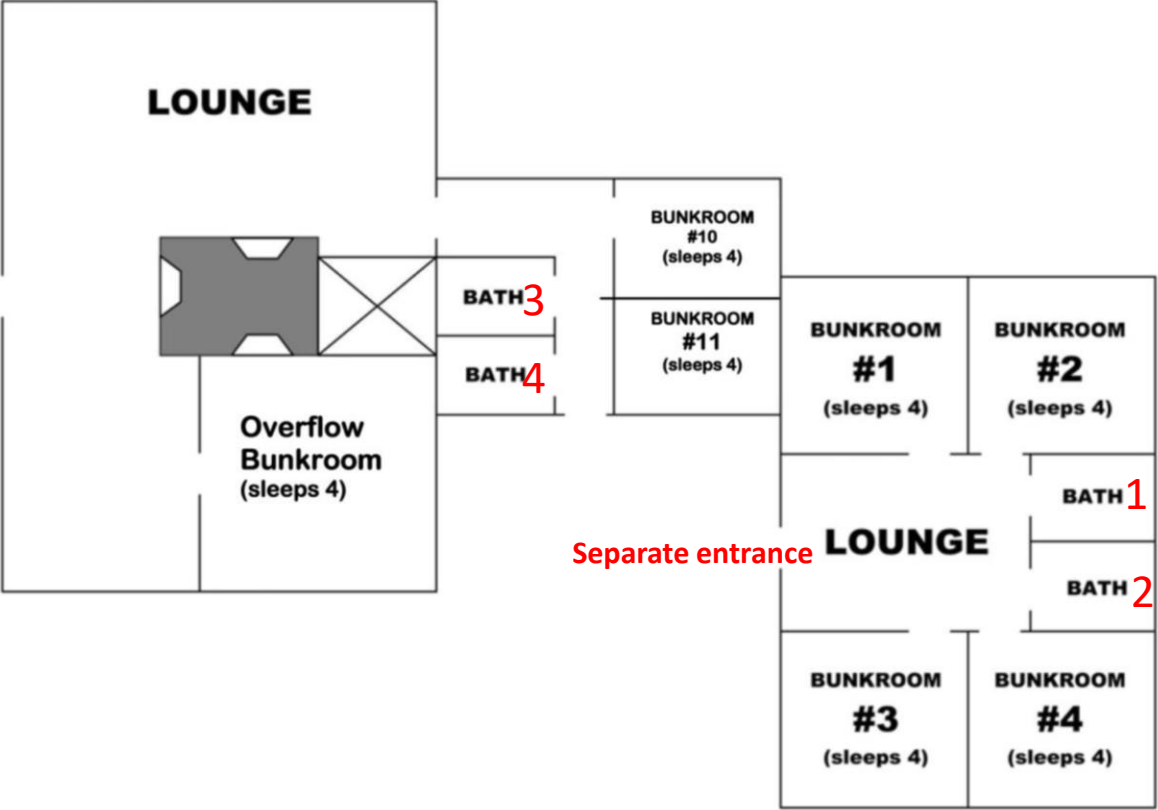

BERKSHIRE OUTDOOR CENTER

CHIMNEY CORNERS CAMP – INA GIBSON LODGE
FLOOR PLAN AND MAP

Capacity - 46

LOWER LEVEL

- Room 1, Bathroom 1 – Sasha Grebenyuk Family
- Room 2, Bathroom 1 – Katya Taradai Family
- Room 3, Bathroom 2 – Slava Sardak Family
- Room 4, Bathroom 2 – Tatiana Melnik Family

- Room 10, Bathroom 4 – Tetyana Portyankina Family
- Room 11, Bathroom 4 – Victoria Dubrovsky Family

Overflow Room, Bathroom 3 – Julia Atkin Family

BERKSHIRE OUTDOOR CENTER

CHIMNEY CORNERS CAMP – INA GIBSON LODGE
FLOOR PLAN AND MAP

Capacity - 46

Room 5, Bathroom 7 – Vlad Gotlib Family
Room 6, Bathroom 7 – Margarita Fursov Family

Room 7, 8, 9 & Bathroom 6 – Epstein-Kaplan Family